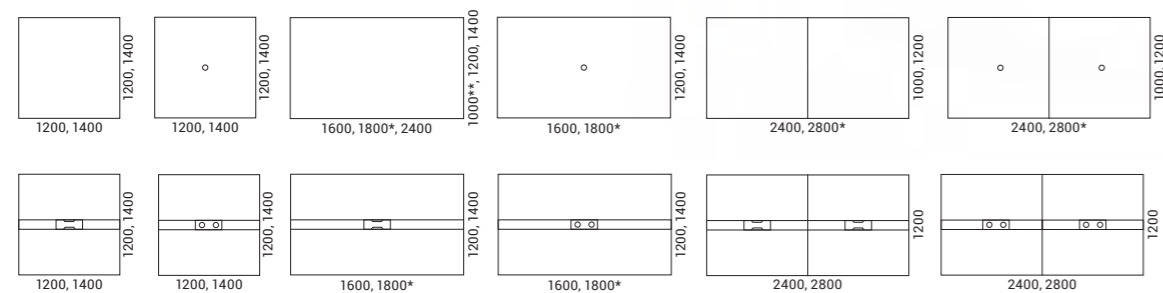

reddot award 2019  
winner

DESKS

> 48

CONFERENCE &  
MEETING TABLES

> 74

HIGH  
TABLES

> 92

> 94

OCCASIONAL  
TABLES

> 98

The meeting table has an ash tree veneer insert which is a well-thought out cable management solution for a meeting space.

\* - only 1200  
\*\* - only 2400

\* - only 1200

STEP  
L15