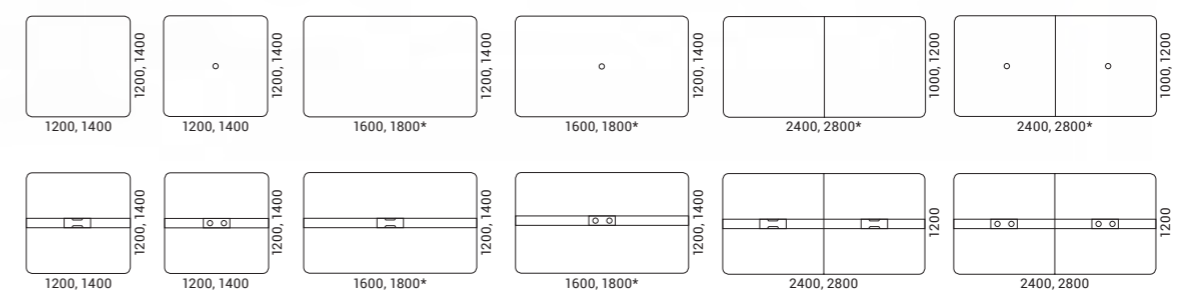

reddot award 2019  
winner

DESKS

> 48

CONFERENCE &  
MEETING TABLES

> 74

HIGH  
TABLES

> 92

> 94

OCCASIONAL  
TABLES

> 98

The meeting table has an ash tree veneer insert which is a well-thought out cable management solution for a meeting space.

\* - only 1200  
\*\* - only 2400

\* - only 1200

STEP  
L15