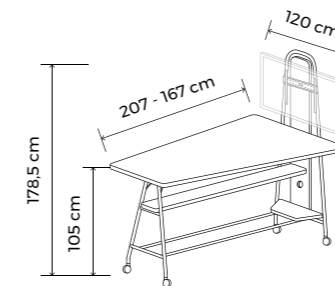

esmou streaming table

pag 56

- Incluye estante inferior y soporte TV máx 43"
- Opción electrificación sobremesa
- Ruedas con frenos
- Inclut étagère inférieure et support TV max 43"
- Option d'électrification sur la table
- Roulettes à freins
- Includes prop-shelf and TV support - max 43"
- Optional cable management
- Casters with brakes